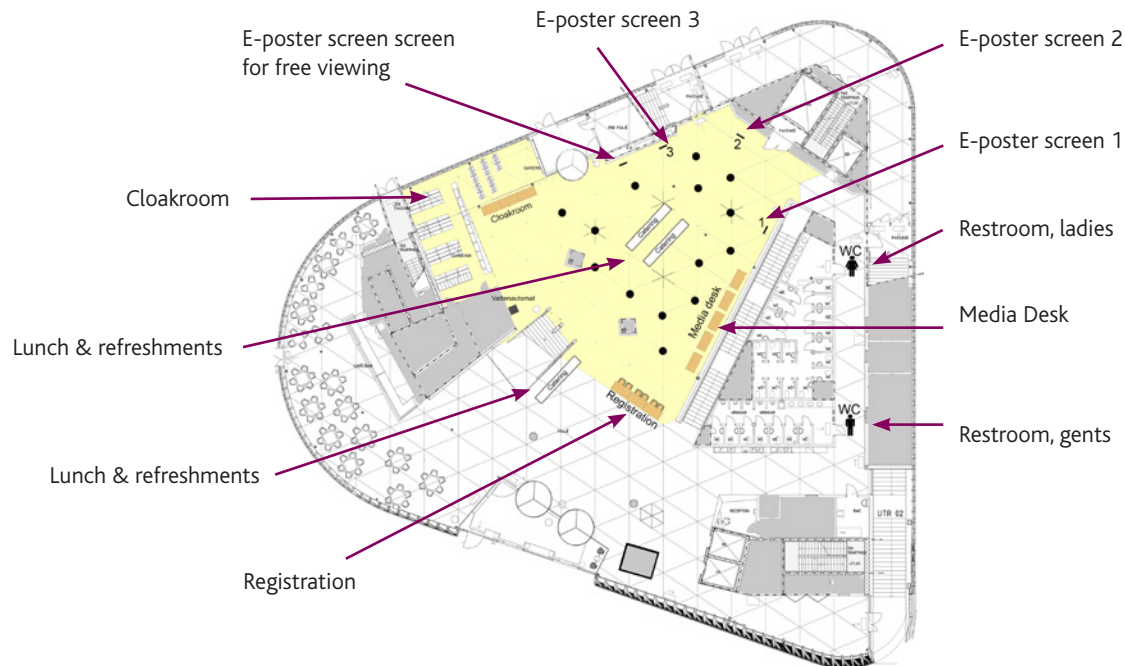

### GAP 2018 | FLOOR 3 AULA MEDICA, ONE FLOOR UP

Exhibition by sponsoring companies

Entry to the Erling Perssonssalen

Lunch & refreshments

E-poster screen 4

Lunch & refreshments for pre-ordered special diet

### GAP 2018 | FLOOR 2 AULA MEDICA, ENTRY LEVEL

E-poster screen for free viewing

E-poster screen 3

E-poster screen 2

Cloakroom

E-poster screen 1

Lunch & refreshments

Restroom, ladies

Lunch & refreshments

Media Desk

Registration

Restroom, gents

### GAP 2018 | FLOOR 4 AULA MEDICA, TWO FLOORS UP

Entry to the Erling Perssonssalen

Media Desk for speakers in the Erling Perssonssalen

Entry to the Erling Perssonssalen

Lunch & refreshments

E-poster screen for free viewing