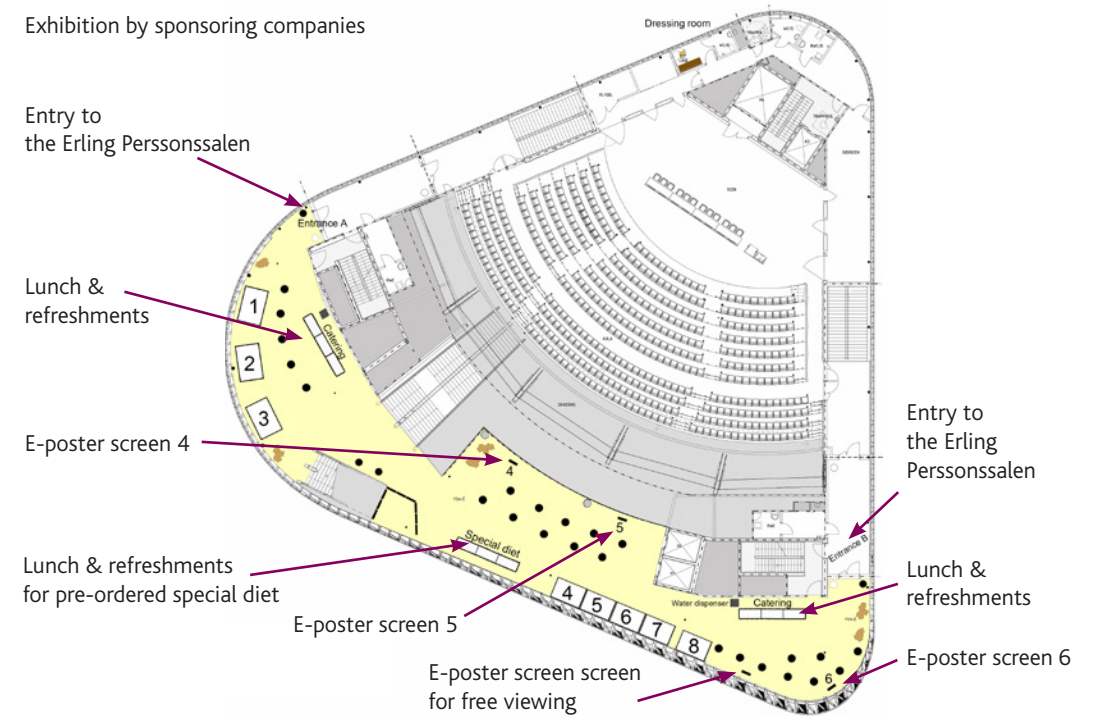

### GAP 2018 | FLOOR 3 AULA MEDICA, ONE FLOOR UP

Exhibition by sponsoring companies

Entry to the Erling Perssonssalen

Lunch & refreshments

E-poster screen 4

Lunch & refreshments for pre-ordered special diet

### GAP 2018 | FLOOR 2 AULA MEDICA, ENTRY LEVEL

E-poster screen for free viewing

E-poster screen 3

E-poster screen 2

Cloakroom

E-poster screen 1

Lunch & refreshments

Restroom, ladies

Lunch & refreshments

Media Desk

Registration

Restroom, gents

### GAP 2018 | FLOOR 4 AULA MEDICA, TWO FLOORS UP

Entry to the Erling Perssonssalen

Media Desk for speakers in the Erling Perssonssalen

Entry to the Erling Perssonssalen

Lunch & refreshments

E-poster screen for free viewing